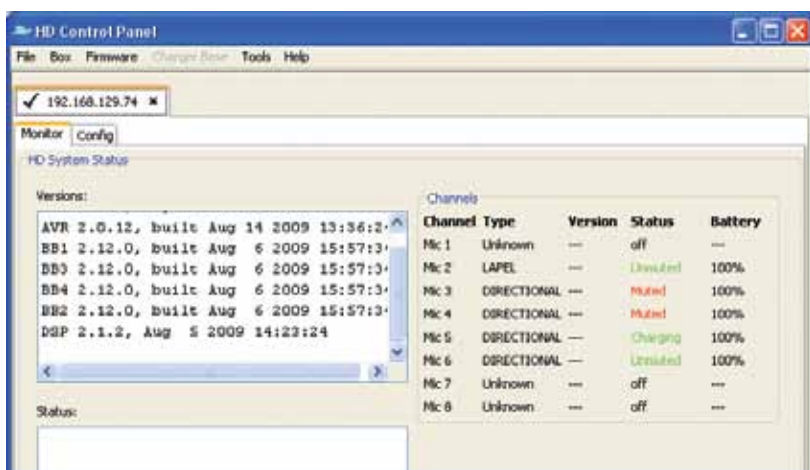

Flexible

All of the HD Wireless Microphone Systems have a reduced power mode to allow many systems to operate in a given area. Outputs can be configured to be line or mic level. The HD Single/Dual Channel System has analog input and outputs and the Dual Channel has the ability to mix both outputs into one. Additionally the Single/Dual Channel System provides some audio processing capabilities, reducing the need for a DSP.

Revolabs HD Single Channel Wireless
Microphone System
02-HDSGL-NM Americas
04-HDSGLEU-NM EMEA/APAC

Revolabs HD Dual Channel Wireless
Microphone System
02-HDDUAL-NM Americas
04-HDDUALEU-NM EMEA/APAC

*HD Microphones are ordered separately.
Refer to page 5.

HD Dual Channel with HD Wearable and
Omni Tabletop Wireless Microphones

Remote Management

The Executive HD System has serial connectivity with all room control systems and comes with Windows®-based Revolabs HD Control Panel software. AV/IT specialists can control settings and monitor the real-time status of all of the Revolabs Executive HD Systems on a connected network through the graphical user interface of the HD Control Panel. The Executive HD System configuration settings can all be monitored and modified via the HD Control Panel, as well as the type, versions and mute and battery status of the HD Wireless Microphones.

Executive HD 8 Channel System

Ease-of-Implementation

The LCD display on the front of the Executive HD Base Station allows easy access to view status and certain commands, including the ability to switch all outputs to mic or line level. The firmware of the HD Systems and each HD Wireless Microphone can be upgraded through the HD Control Panel software.