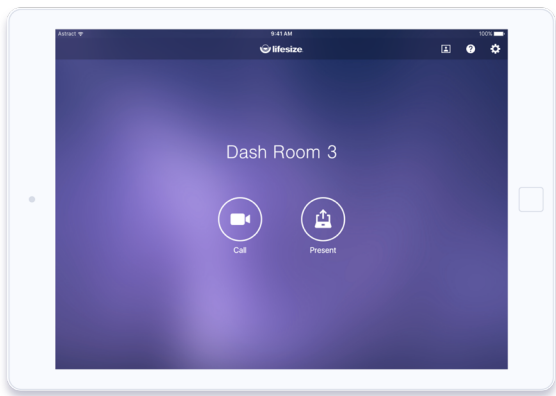

## Start simply, scale effortlessly.

Lifesize Dash™ helps you transform your small, underutilized phone rooms into video-connected, collaboration hotspots so you can deploy modern, cost-effective workspaces in your smallest meeting rooms. This software-based video collaboration solution uses WebRTC technology to enable video, audio and wireless screen sharing on inexpensive Chromebox devices.

## Lifesize Room Controller

The Lifesize Room Controller is a tablet application designed to bring touch controls to your mini meeting rooms. Search your company directory, join a meeting, wirelessly share your screen and access in-call controls like mute, add participants and call recording all with the touch of a finger.